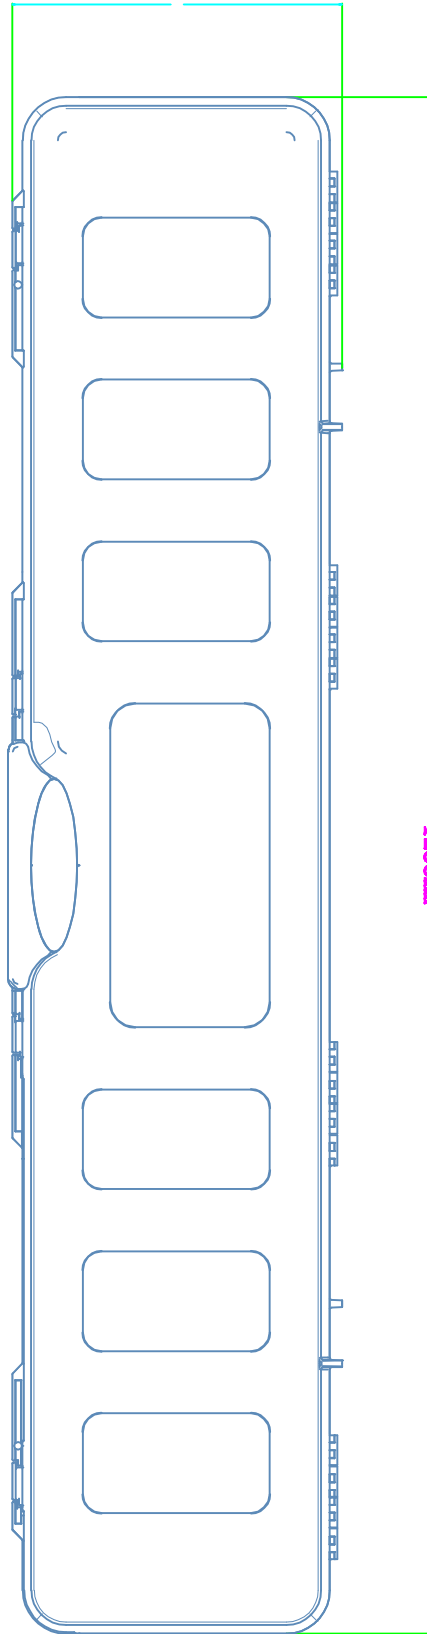

CRASH
CASES

R-ES-B120

264.6mm

1235mm

110mm